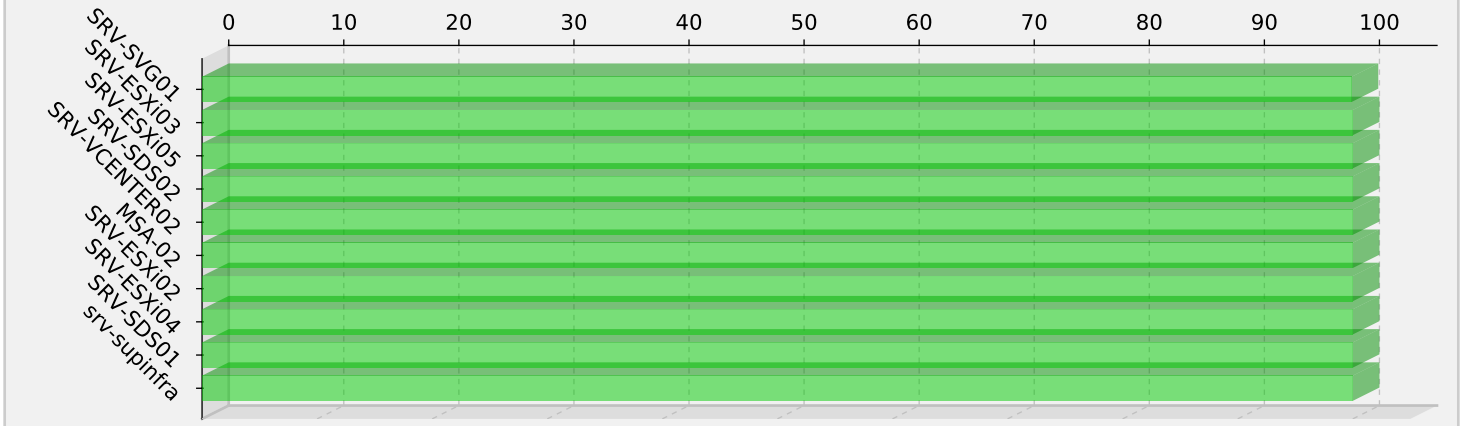

## Top 10 Host Report

**Description:** Report for Top 10 Hosts in a non OK state in given time  
**Creation:** Mon, 18 Apr 2016 16:28:45

**Timerange:** 2016-04-11 00:00:00.0 - 2016-04-17 23:59:59.0

Top 10 Host Report

Top 10 hosts with SLA impact

Top 10 hosts with state down

Top 10 hosts with state unreachable