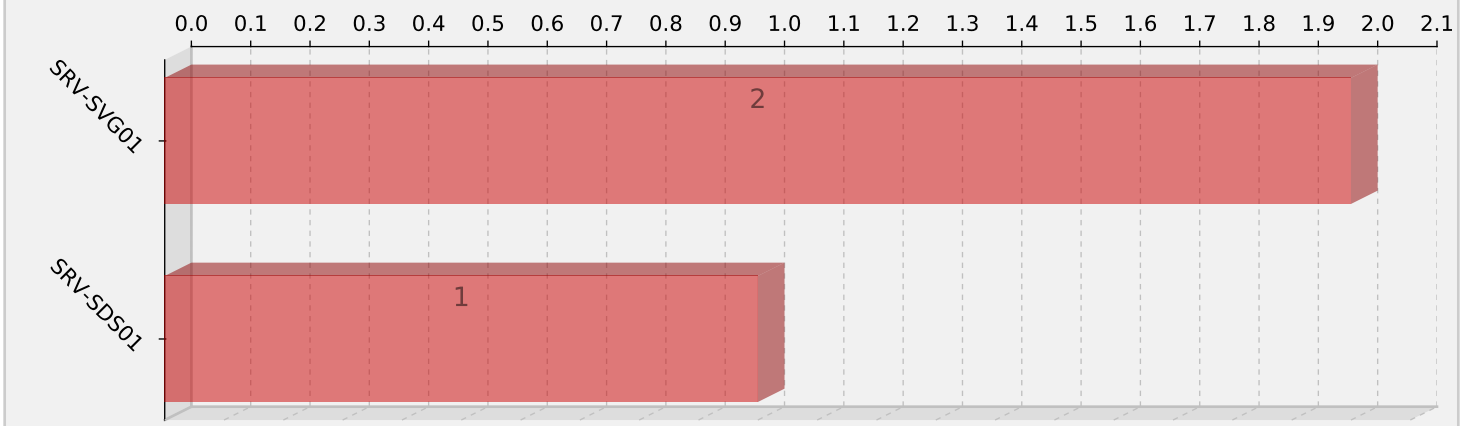

## Top 10 Host Report

**Description:** Report for Top 10 Hosts in a non OK state in given time  
**Creation:** Mon, 18 Apr 2016 16:28:45

**Timerange:** 2016-04-11 00:00:00.0 - 2016-04-17 23:59:59.0

Top 10 Host Report

Top 10 hosts with SLA impact

Top 10 hosts with state down

Top 10 hosts with state unreachable